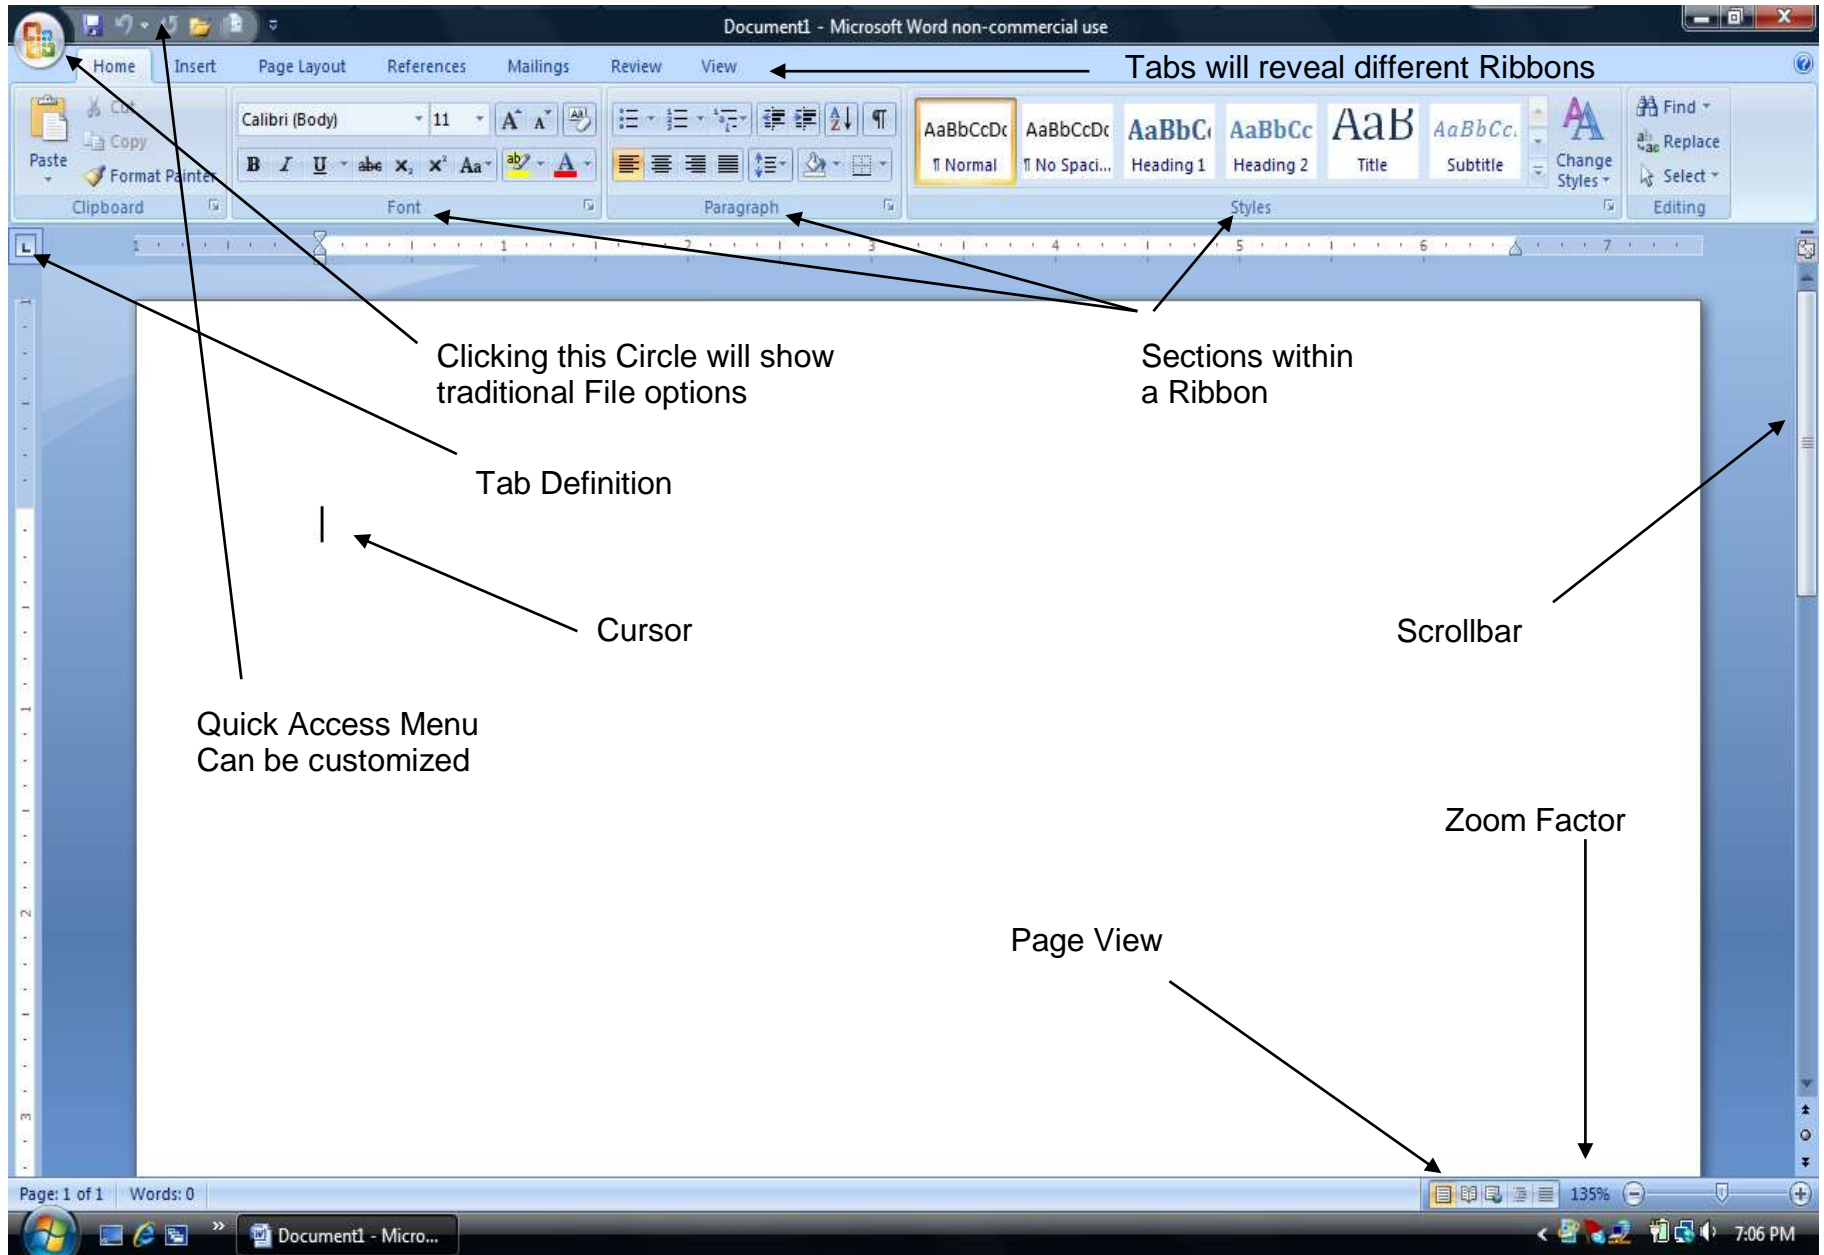

Word Screen Layout (Applies to Word version: 2003 and older & some free ones (Not 2007 or later))

This is similar to the way Open Office is displayed. It uses menus like this instead of ribbons

Word Screen Layout (Version 2007) showing the Ribbon (2010 13 & 16 are similar)

Quick Launch

Open Window

(This is Win 7)

System Tray