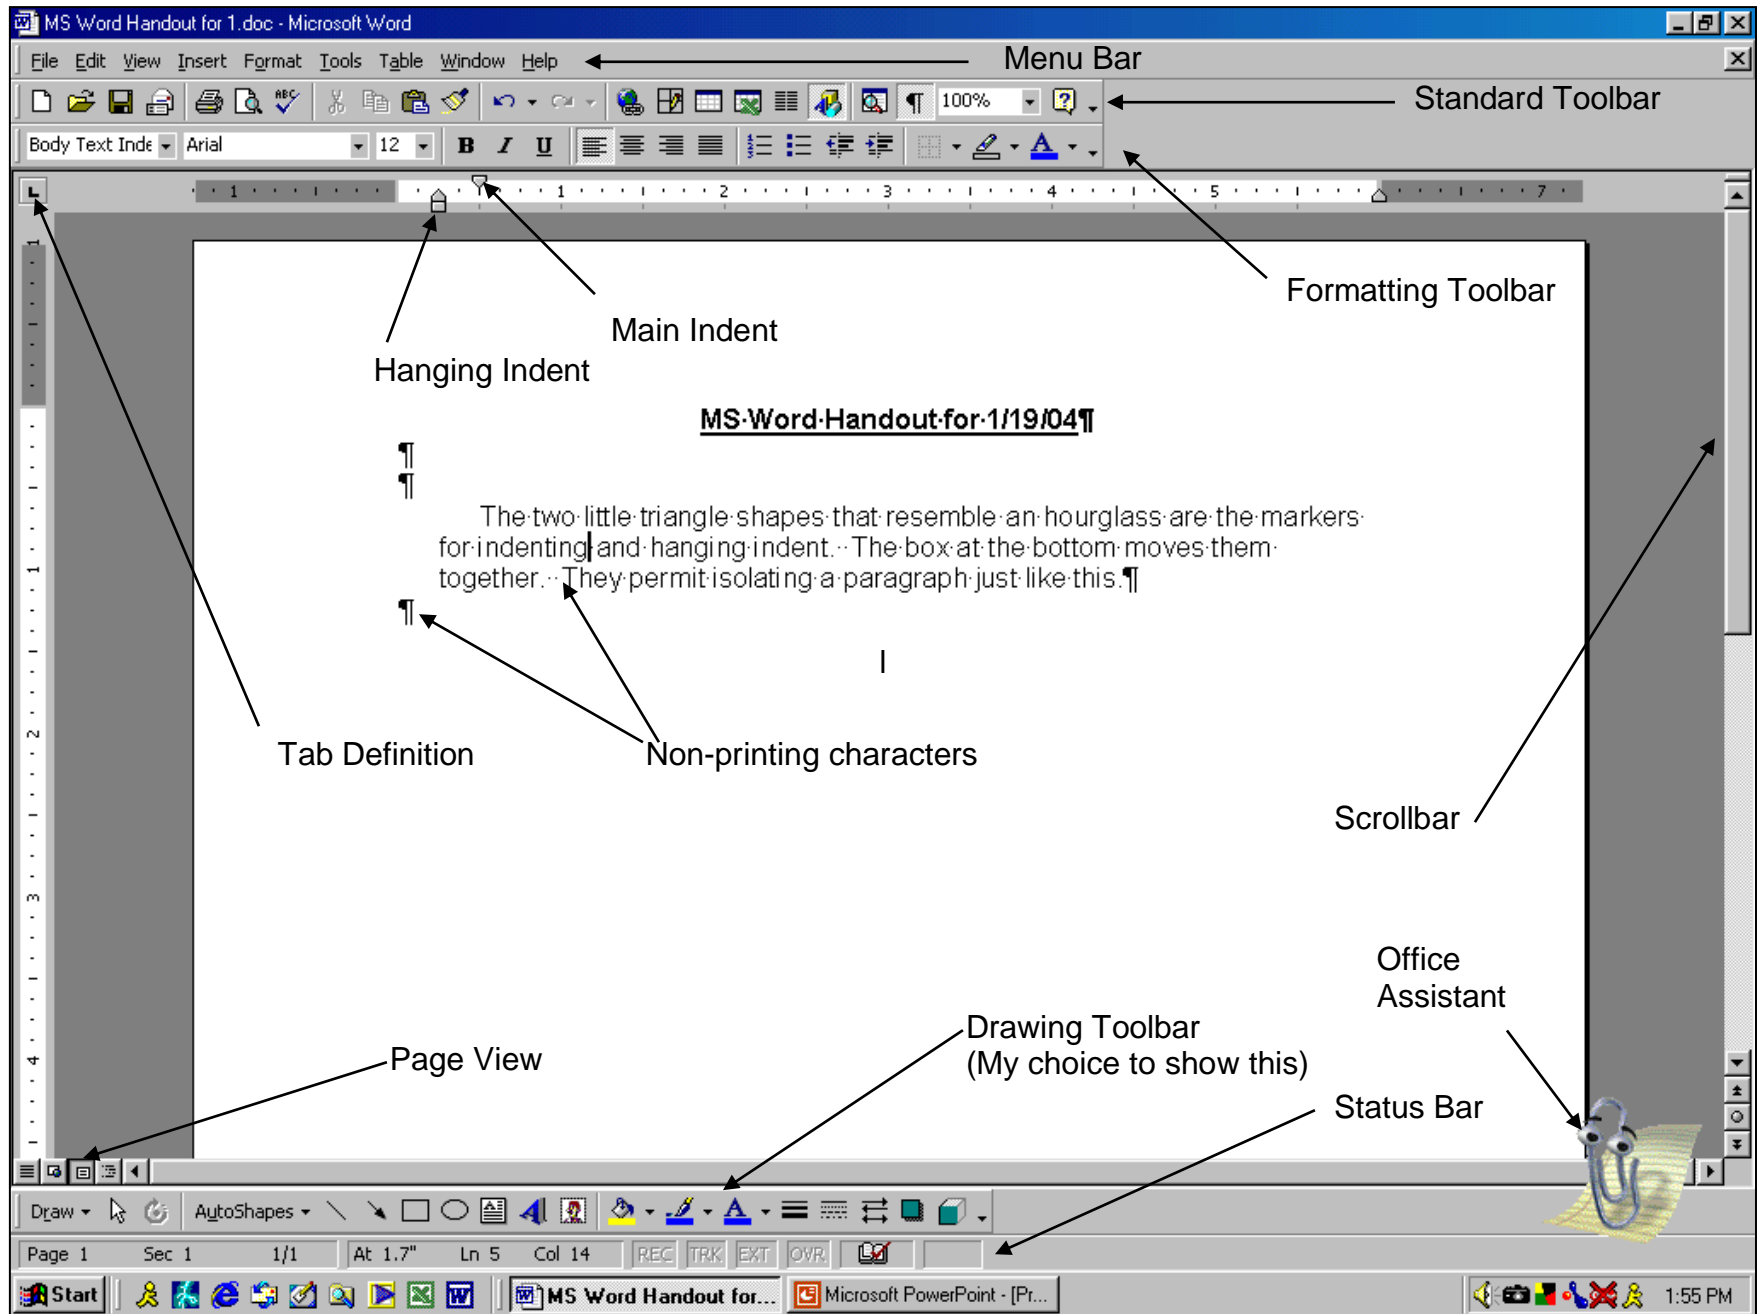

Word Screen Layout (Applies to Word version: 2003 and older & some free ones (Not 2007 or later))

This is similar to the way Open Office is displayed. It uses menus like this instead of ribbons

Word Screen Layout (Version 2007) showing the Ribbon (2010 13 & 16 are similar)

Quick Launch

Open Window

(This is Win 7)

System Tray