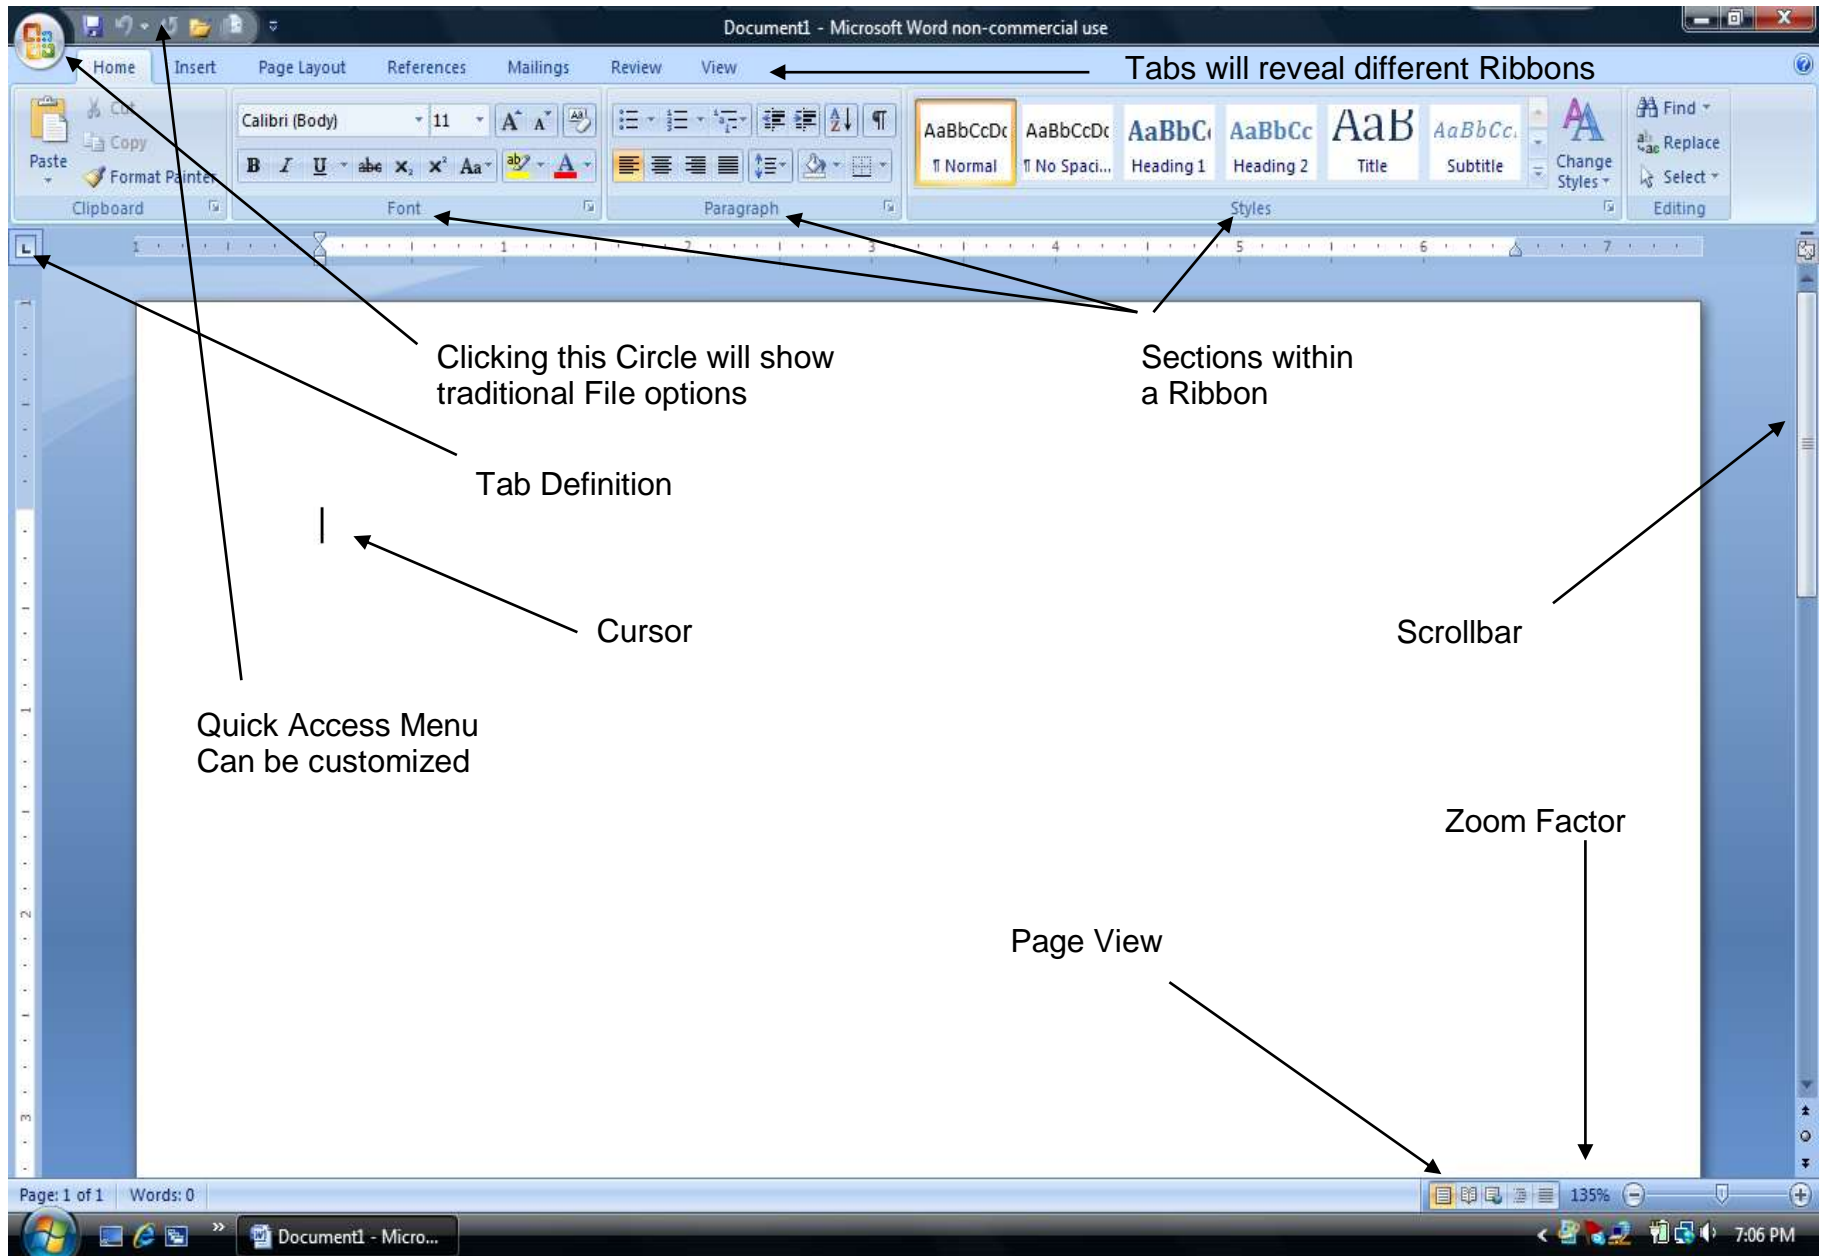

Word Screen Layout (Applies to Word version: 2003 and older & many free office suites)

This is similar to the way Open Office is displayed. It uses menus like this instead of ribbons

Word Screen Layout (Version 2007) showing the Ribbon (2010, 13, 16 & 19 are similar)

Quick Launch

Open Window

(This is Win 7)

System Tray

Word Screen Layout (Version 2016) showing the Home Ribbon