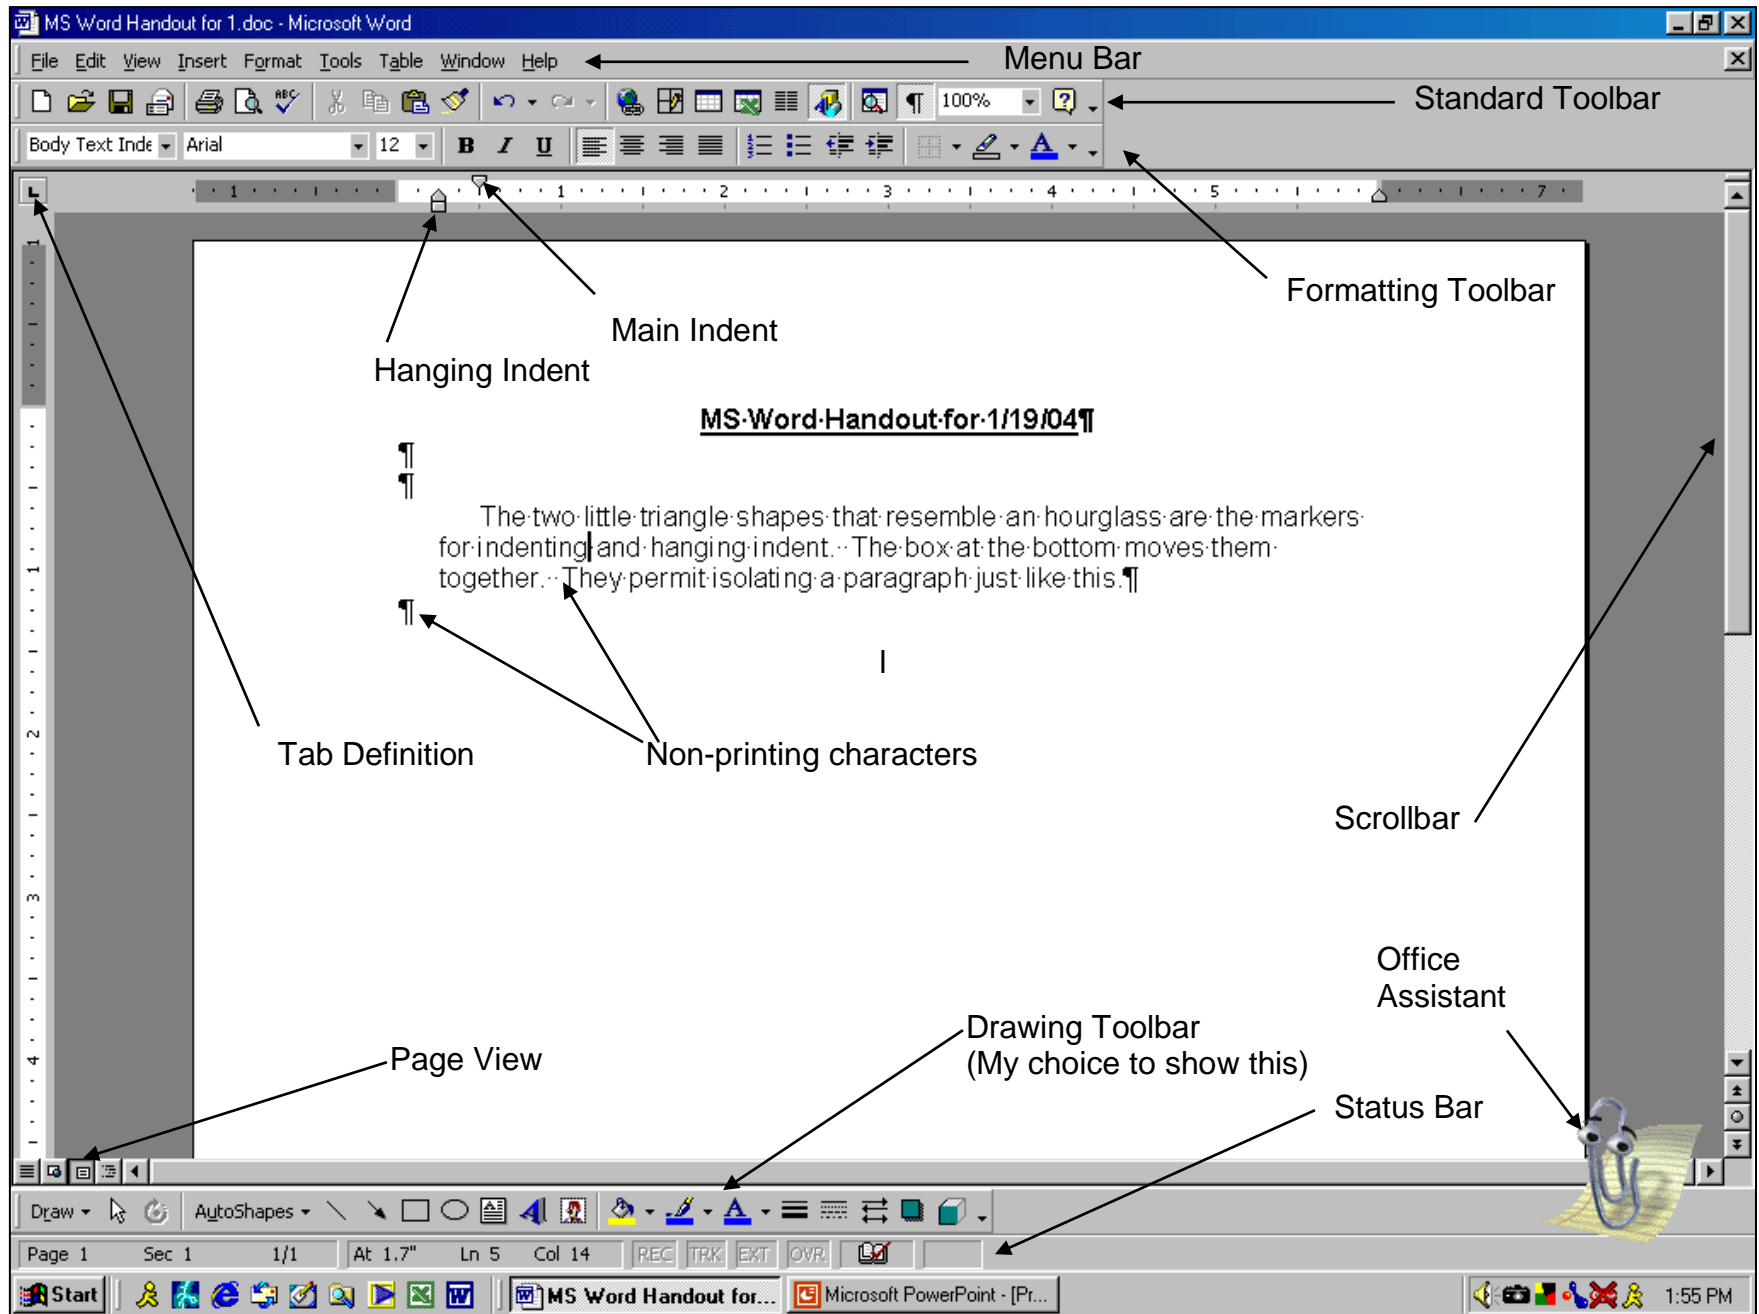

Word Screen Layout (Applies to Word version: 2003 and older & many free office suites)

This is similar to the way Open Office is displayed. It uses menus like this instead of ribbons

Word Screen Layout (Version 2007) showing the Ribbon (2010, 13, 16 & 19 are similar)

Quick Launch

Open Window

(This is Win 7)

System Tray

Word Screen Layout (Version 2016) showing the Home Ribbon