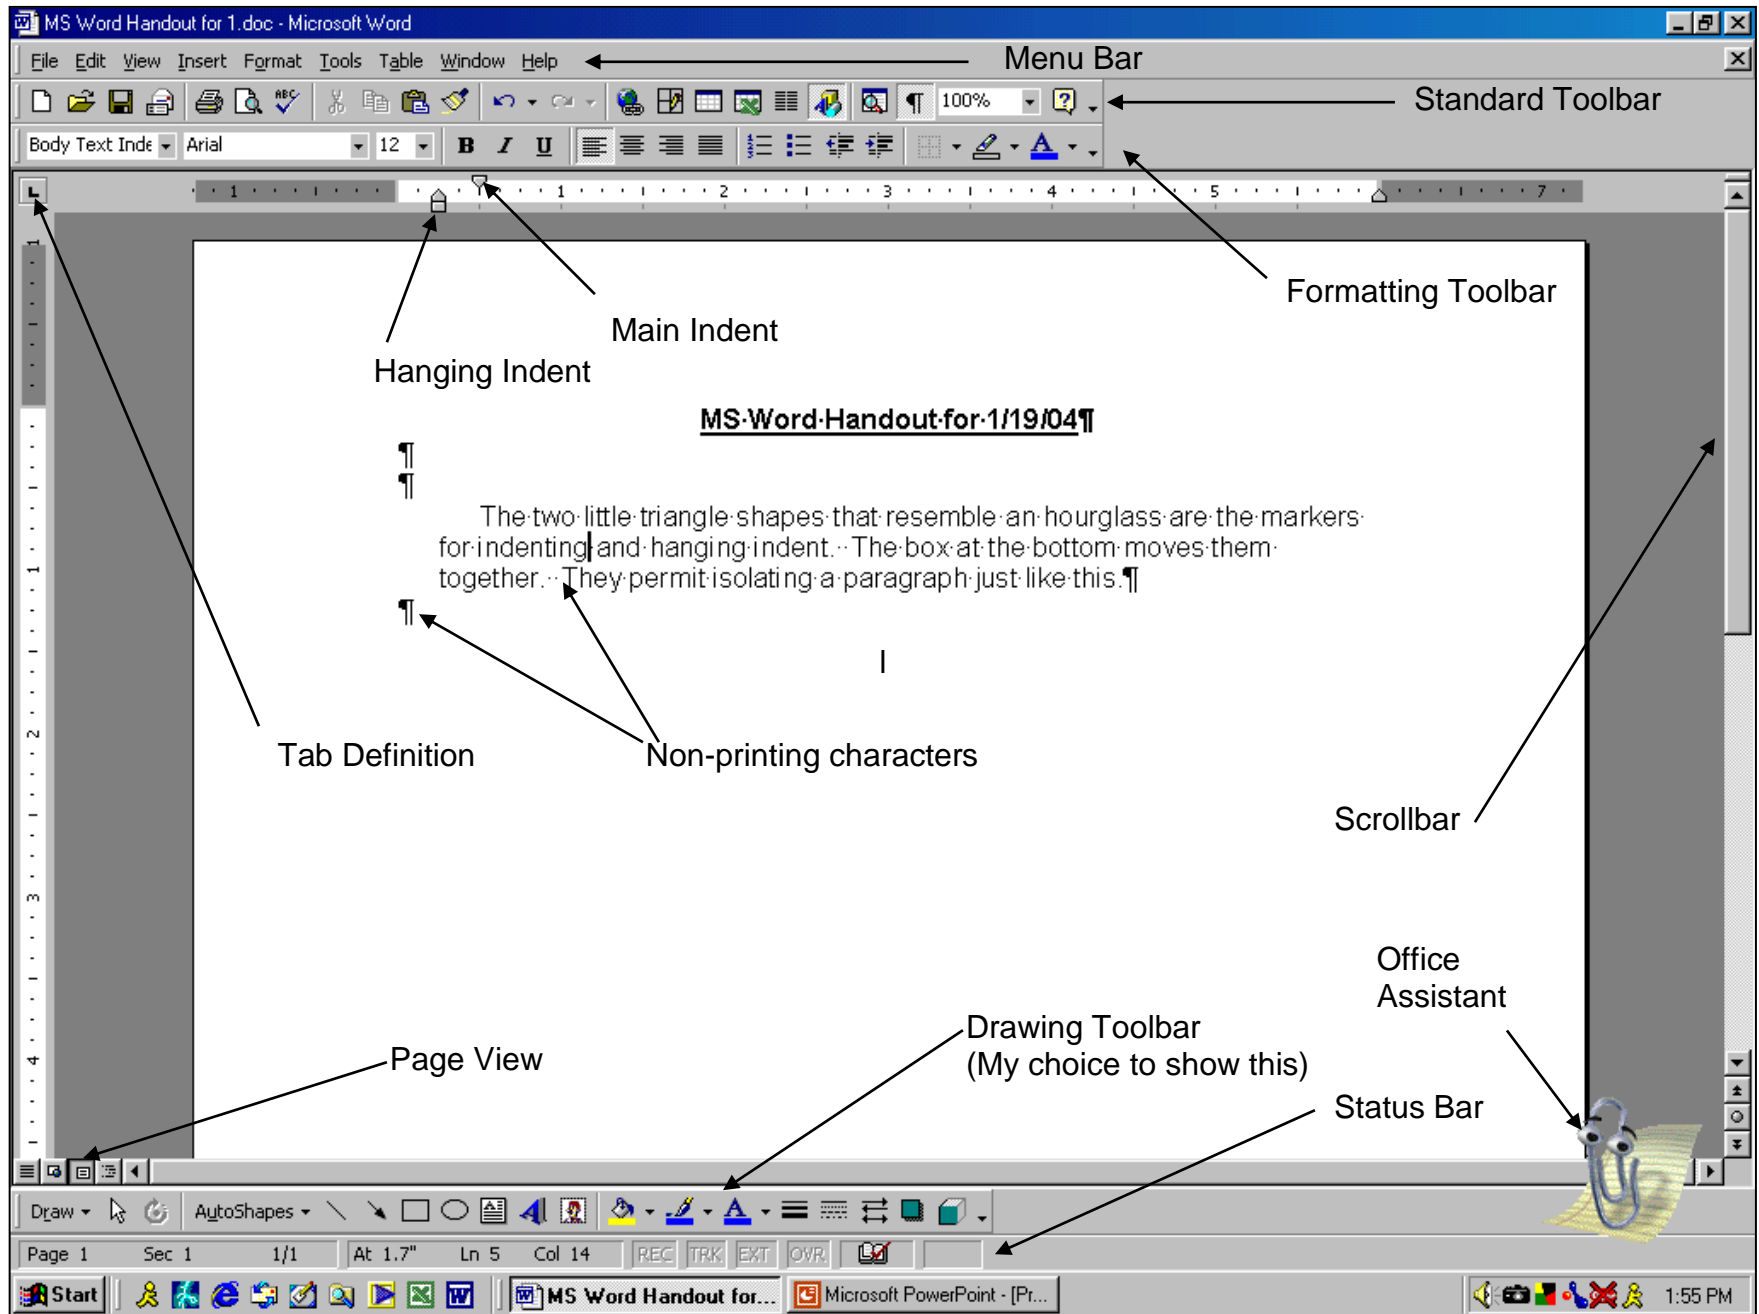

# Word Layout (Applies to Word, version 2003 and older & many free office suites, e.g. LibreOffice)

This is similar to the way Open Office is displayed. It uses menus like this instead of ribbons

# Word Screen Layout (Version 2007) showing the Ribbon (2010, 13, 16 & 19 are similar)

Quick Launch

Open Window

(This is Win 7)

System Tray

## Word Screen Layout (Version 2016) showing the Home Ribbon