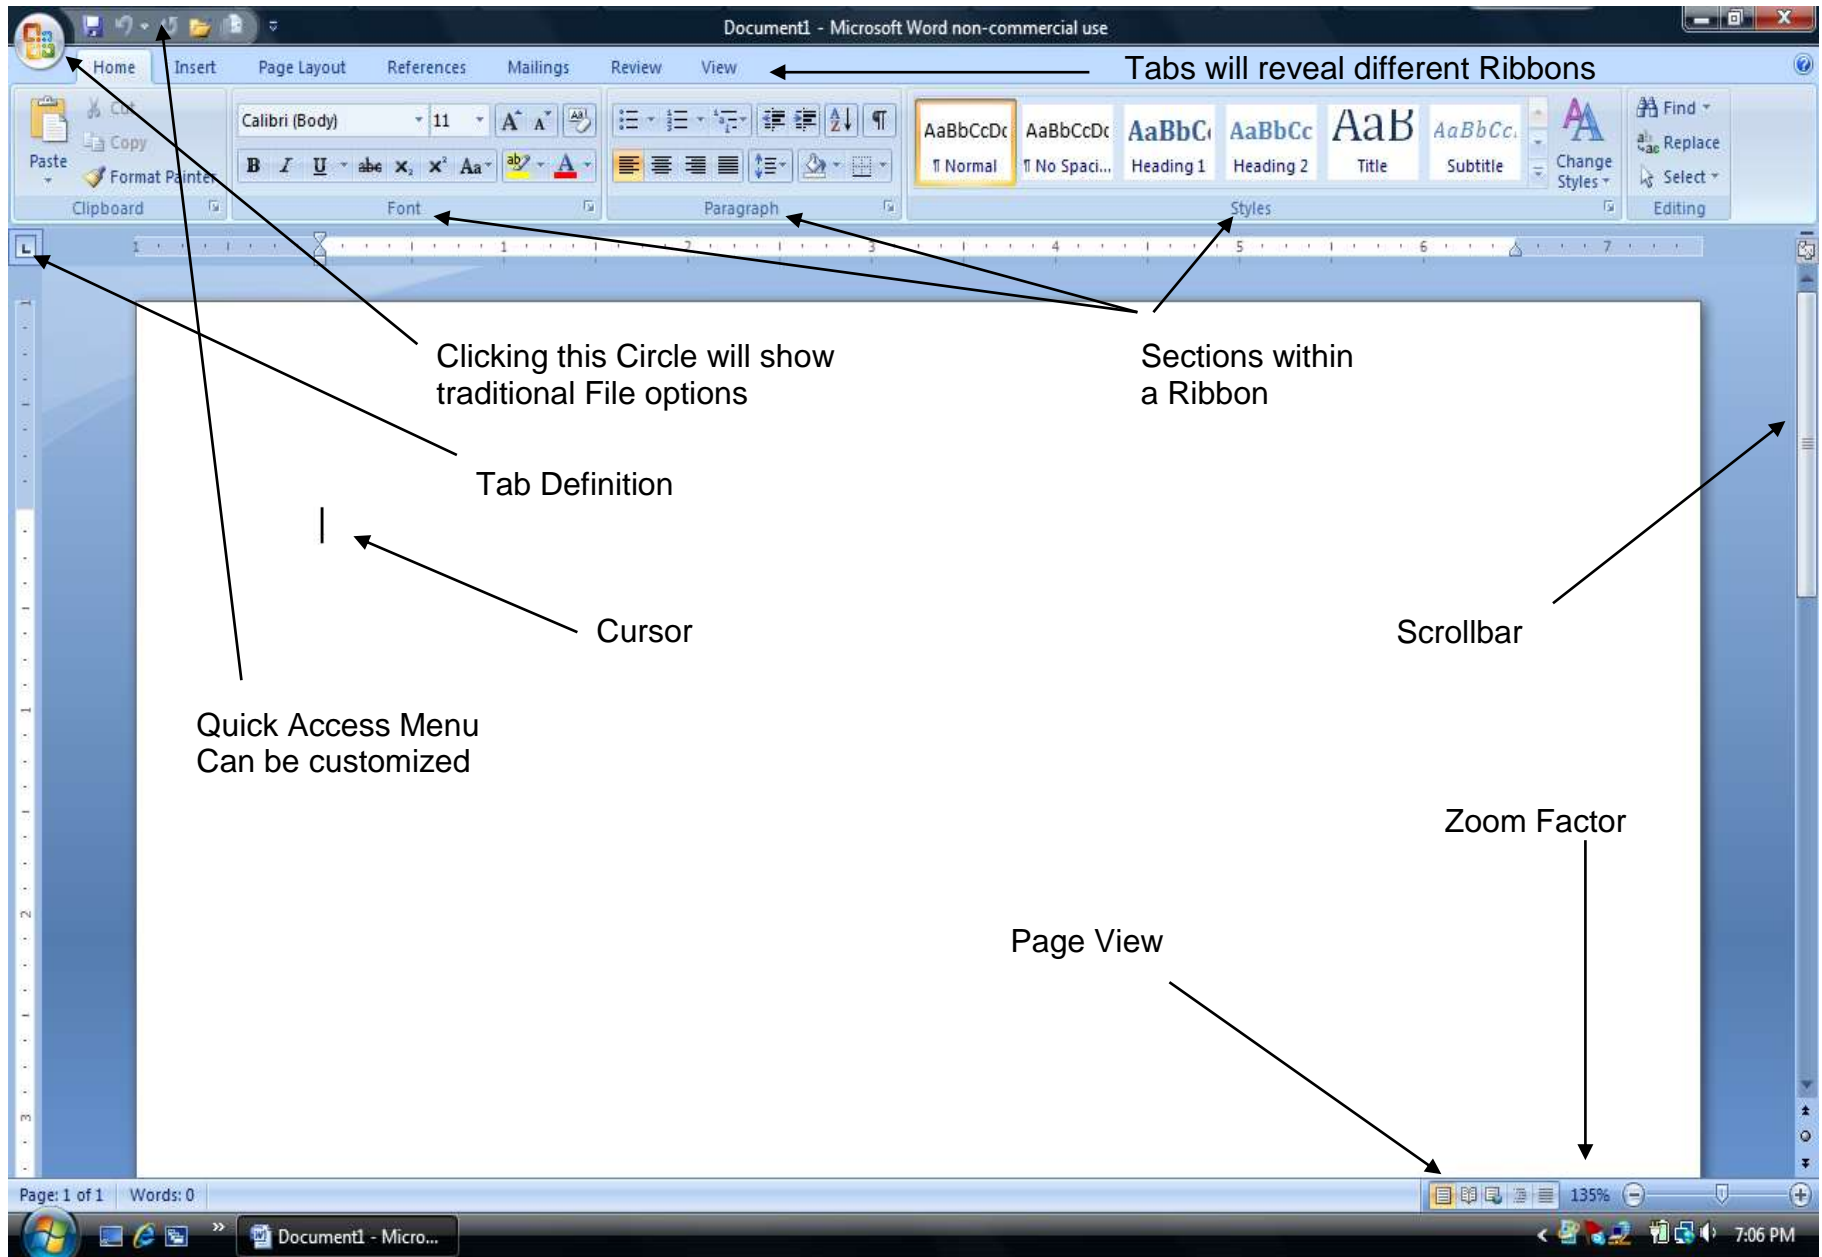

# Word Layout (Applies to Word, version 2003 and older & many free office suites, e.g. LibreOffice)

This is similar to the way Open Office is displayed. It uses menus like this instead of ribbons

# Word Screen Layout (Version 2007) showing the Ribbon (2010, 13, 16 & 19 are similar)

Quick Launch

Open Window

(This is Win 7)

System Tray

## Word Screen Layout (Version 2016) showing the Home Ribbon