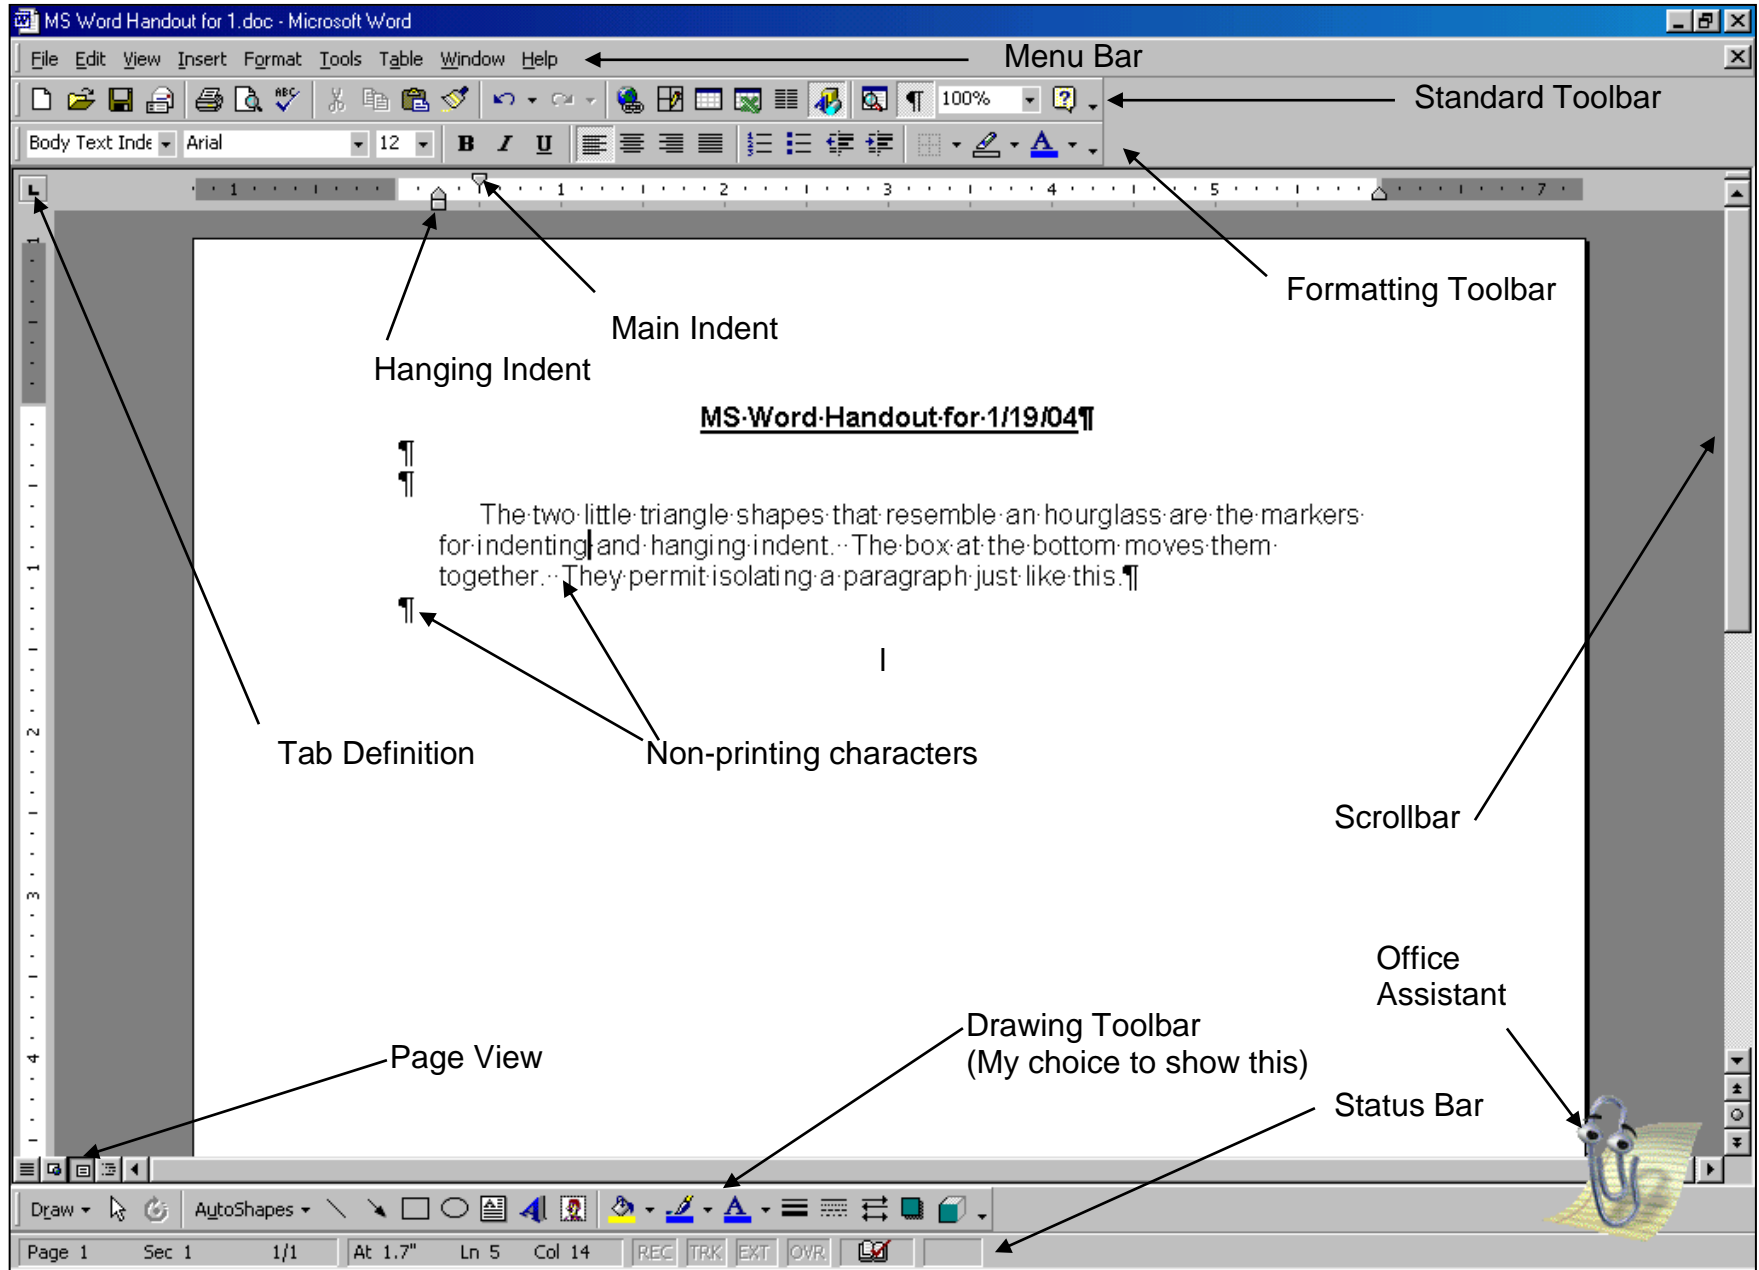

Word Layout (Applies to Word, version 2003 and older & many free office suites, e.g. LibreOffice)

This is similar to the way Open Office is displayed. It uses menus like this instead of ribbons

Word Screen Layout (Version 2007) showing the Ribbon (2010, 13, 16, 19 & 21 are similar)

Word Screen Layout (Version 2016) showing the Home Ribbon