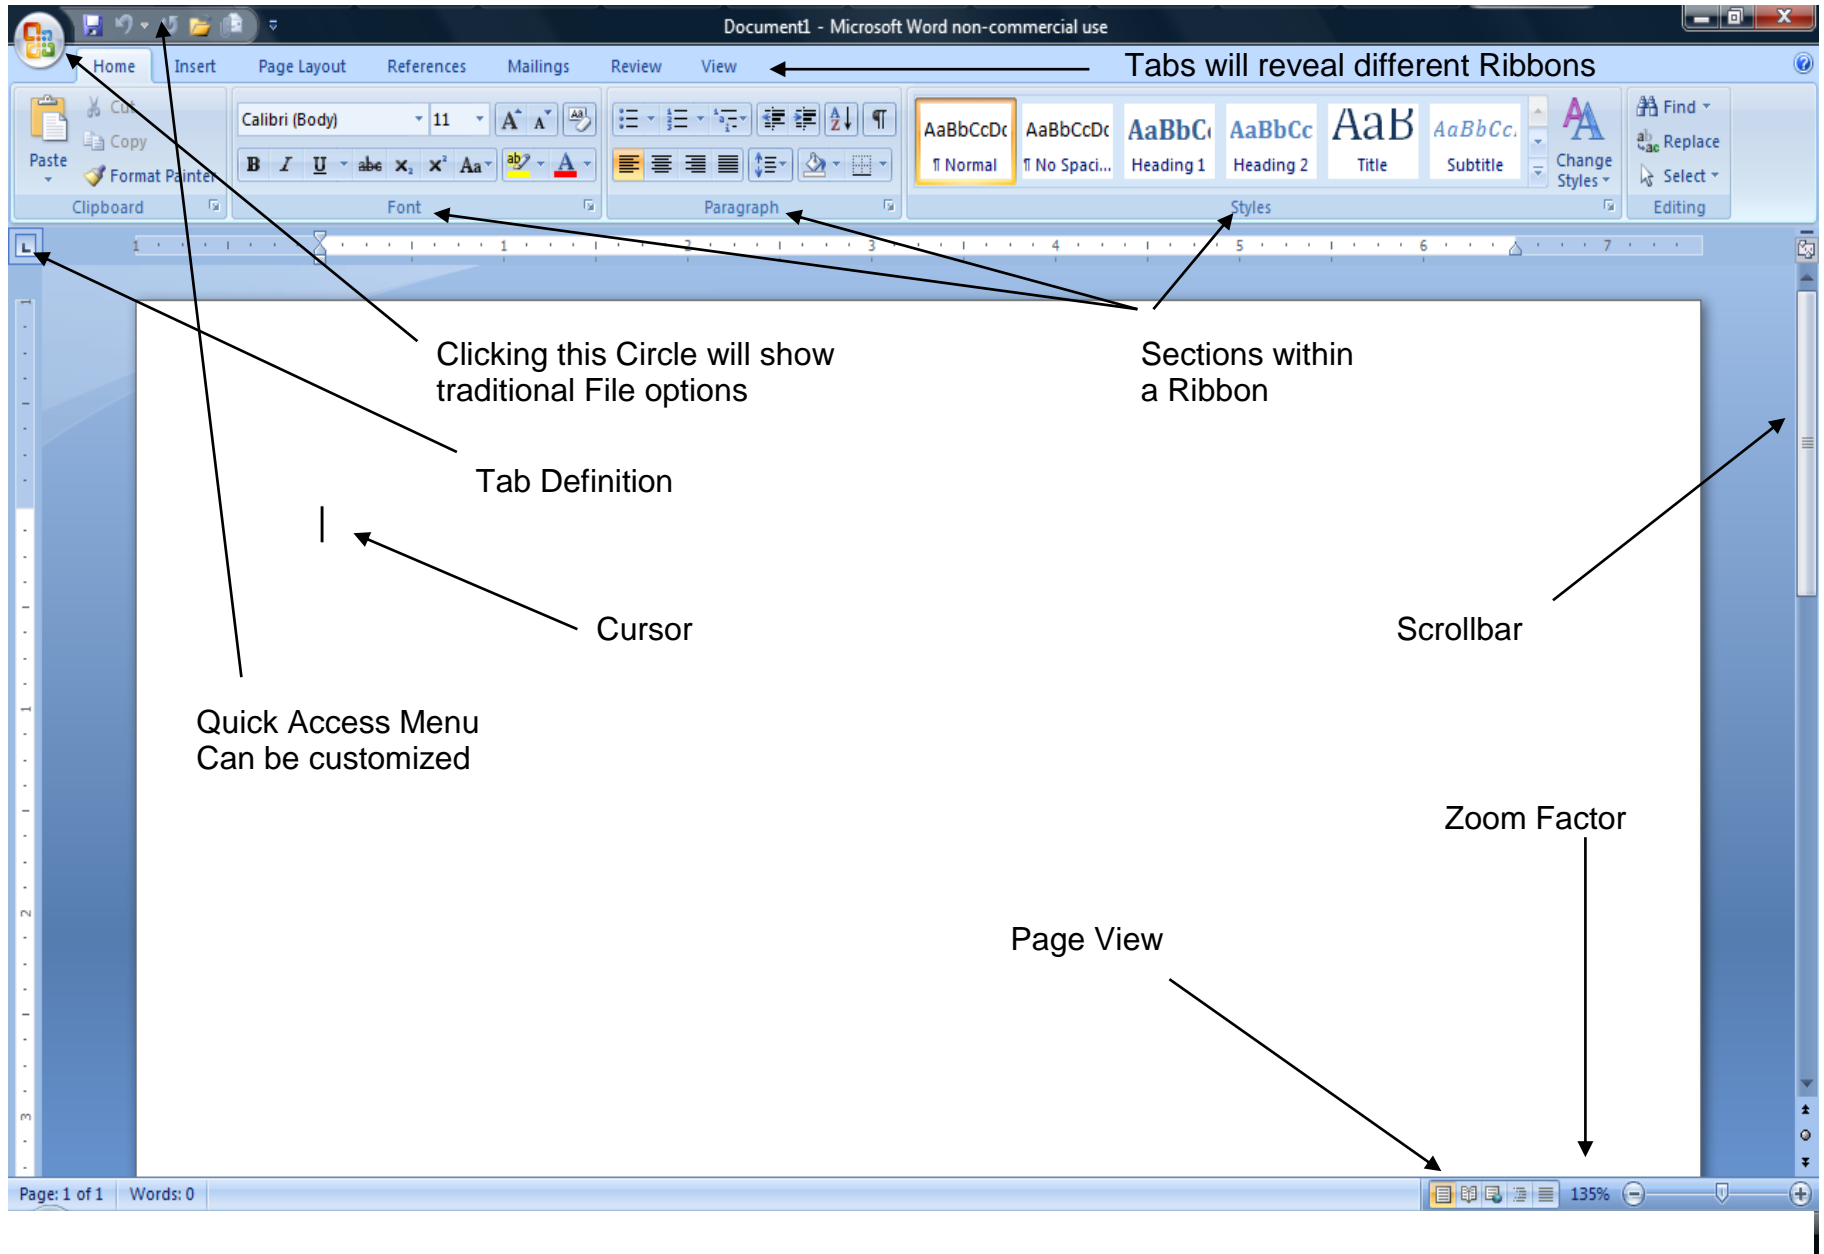

Word Layout (Applies to Word, version 2003 and older & many free office suites, e.g. LibreOffice)

This is similar to the way Open Office is displayed. It uses menus like this instead of ribbons

Word Screen Layout (Version 2007) showing the Ribbon (2010, 13, 16, 19 & 21 are similar)

Word Screen Layout (Version 2016) showing the Home Ribbon